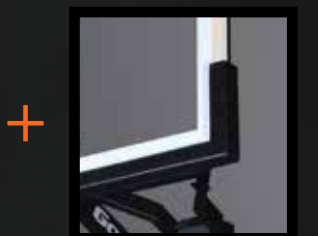

3/8" THICK
TEMPERED GLASS BACKBOARD

3' OVERHANG

B3333W

CLEAR VIEW DESIGN:
Delivers more consistent rebound across the entire board - eliminating over-rebound

**GOALRILLA
CV SERIES
INCLUDES:**

BACKBOARD PAD