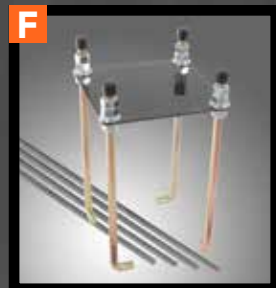

A DELUXE POLE PAD

- 68" tall x 4" thick for maximum player protection
- All weather durable construction extends to cover baseplate
- Easy installation

B2607W

B UNIVERSAL POLE PAD

- 62" tall
- All weather durable construction extends to cover baseplate
- Easy installation